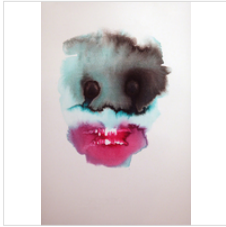

GRAHAM FAGEN

Scheme for Consciousness (Berlin 1), 2014
Indian ink and enamel on paper

11 2/5 × 8 3/10 in
29 × 21 cm

€1,300