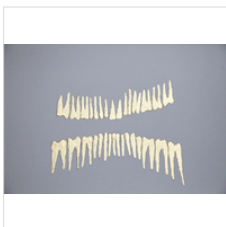

GRAHAM FAGEN

Scheme for Consciousness - Routes, 2018
23 Carat Gold Leaf on 638g/m² Saunders Waterford paper

22 4/5 × 15 2/5 in
58 × 39 cm

€1,800