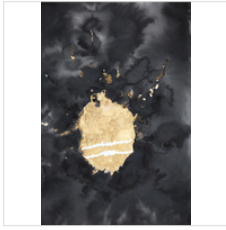

13 2/5 × 6 3/10 × 6 3/10 in
34 × 16 × 16 cm

€6,000

GRAHAM FAGEN

Scheme for Consciousness - Twoface, 2018
Iron

15 × 7 9/10 × 3 9/10 in
38 × 20 × 10 cm

€6,000

GRAHAM FAGEN

Scheme for Consciousness (1), 2018
23 Carat Gold Leaf, Enamel and Indian Ink on 638g/m² Saunders Waterford paper