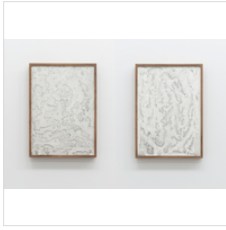

IRENE GRAU

€1,800

natural structure #D5, 2018

Ink on Fabiano paper

11 × 14 4/5 in

28 × 37.7 cm

IRENE GRAU

after October 2017 (diptych, composed of #7 and #8), 2018
Charcoal/ash and varnish on mylar, each 44 by 31,7 cm, framed individually

17 3/10 × 27 3/5 in
44 × 70 cm

€3,800

IRENE GRAU

Color Field - limited edition portfolio box (edition of only 20), 2015
Limited edition portfolio box set with eight UltraChrome prints on baryta-coated Ilford Galerie Gold Fibre Silk paper 310 gr., certificate, one folded map, and one booklet