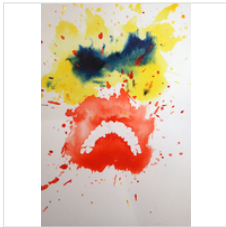

22 4/5 × 15 2/5 in
58 × 39 cm

€1,800

GRAHAM FAGEN

Scheme for Consciousness (Berlin 1), 2014
Indian ink and enamel on paper

11 2/5 × 8 3/10 in
29 × 21 cm

€1,300

GRAHAM FAGEN

Scheme for Consciousness (Berlin 2), 2014
Indian ink and enamel on paper