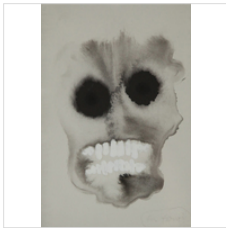

GRAHAM FAGEN

Scheme for Consciousness (Berlin 3), 2014
Indian ink and enamel on paper

7 1/2 × 5 9/10 in
19 × 15 cm

€1,000