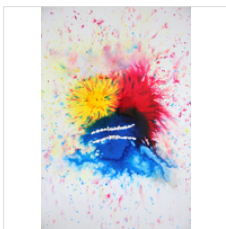

GRAHAM FAGEN

Scheme for Consciousness (3), 2018
Enamel and Indian Ink on 638g/m² Saunders Waterford paper

22 4/5 × 15 2/5 in
58 × 39 cm

€1,800