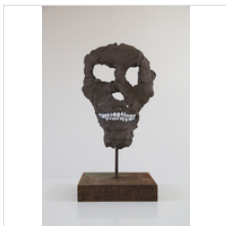

10 3/5 × 18 1/10 in  
27 × 46 cm

€8,500

**GRAHAM FAGEN**

Scheme for Consciousness - Faceless, 2018  
Ceramic, white glaze and mild steel

13 2/5 × 6 3/10 × 6 3/10 in  
34 × 16 × 16 cm

€6,000

**GRAHAM FAGEN**