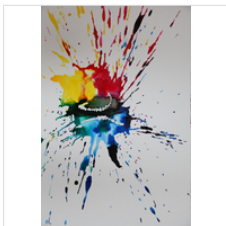

22 4/5 × 32 3/10 in
58 × 82 cm

€3,000

GRAHAM FAGEN

Scheme for Consciousness (3), 2018
Enamel and Indian Ink on 638g/m² Saunders Waterford paper

22 4/5 × 15 2/5 in
58 × 39 cm

€1,800

GRAHAM FAGEN

Scheme for Consciousness (4), 2018
Enamel and Indian Ink on 638g/m² Saunders Waterford paper