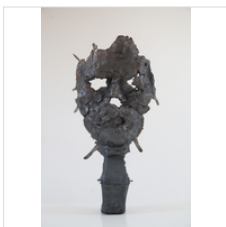

GRAHAM FAGEN

Scheme for Consciousness - Twoface, 2018
Iron

15 × 7 9/10 × 3 9/10 in
38 × 20 × 10 cm

€6,000