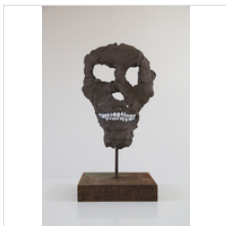

10 3/5 × 18 1/10 in
27 × 46 cm

€8,500

GRAHAM FAGEN

Scheme for Consciousness - Faceless, 2018
Ceramic, white glaze and mild steel

13 2/5 × 6 3/10 × 6 3/10 in
34 × 16 × 16 cm

€6,000

GRAHAM FAGEN

Scheme for Consciousness - Fullface, 2018
Ceramic, white glaze, and mild steel