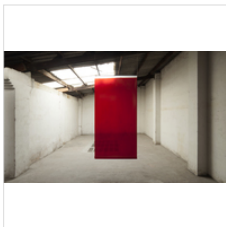

IRENE GRAU

Red Yellow Blue ("4 litros" series) #2/2, 2014
Three UltraChrome prints on Ilford Galerie Smooth Gloss paper, mounted on dibond and methacrylate, each 27 by 46 cm

10 3/5 × 18 1/10 in
27 × 46 cm

€8,500