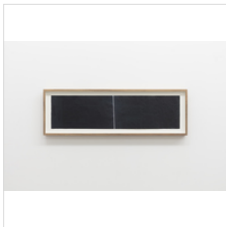

**IRENE GRAU**

€700

Seixo Branco #1/5, 2017

UltraChrome print on Hahnemühle Photo Rag 188g paper, mounted on dibond, #1/5 of an edition of 5+1AP

7 9/10 × 11 4/5 in  
20 × 30 cm

**IRENE GRAU**

€3,400

natural structure #D1, 2018

Ink on Japan paper

9 3/5 × 29 4/5 in  
24.5 × 75.7 cm

**IRENE GRAU**

€4,400

natural structure (diptych, composed of #D2 and #D3), 2018

Ink on Fabiano paper, each 29,1 by 48,8 cm, framed individually

26 4/5 × 19 7/10 in  
68 × 50 cm