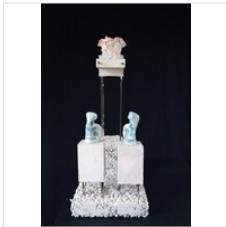

26 2/5 × 5 9/10 × 10 1/5 in
67 × 15 × 26 cm

€10,000

GRAHAM FAGEN

Scheme for Support (Couple), 2014
Ceramic, mild steel, concrete

26 2/5 × 7 1/2 × 18 1/10 in
67 × 19 × 46 cm

€10,000

GRAHAM FAGEN

Scheme for Support (Separated), 2014
Ceramic, mild steel, concrete