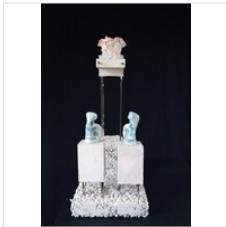

26 2/5 × 5 9/10 × 10 1/5 in  
67 × 15 × 26 cm

€10,000

**GRAHAM FAGEN**

Scheme for Support (Couple), 2014  
Ceramic, mild steel, concrete

26 2/5 × 7 1/2 × 18 1/10 in  
67 × 19 × 46 cm

€10,000

**GRAHAM FAGEN**