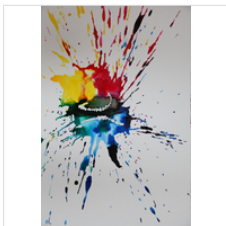

22 4/5 × 32 3/10 in  
58 × 82 cm

€3,000

**GRAHAM FAGEN**

Scheme for Consciousness (3), 2018  
Enamel and Indian Ink on 638g/m<sup>2</sup> Saunders Waterford paper

22 4/5 × 15 2/5 in  
58 × 39 cm

€1,800

**GRAHAM FAGEN**