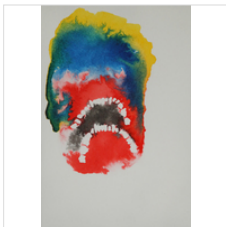

GRAHAM FAGEN

Scheme for Consciousness (Berlin 5), 2014
Indian ink and enamel on paper

7 1/2 × 5 9/10 in
19 × 15 cm

€1,000