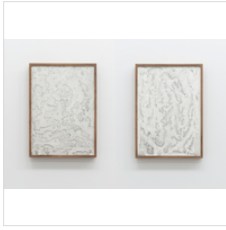

IRENE GRAU

after October 2017 (diptych, composed of #7 and #8), 2018
Charcoal/ash and varnish on mylar, each 44 by 31,7 cm, framed individually

17 3/10 × 27 3/5 in
44 × 70 cm

€3,800