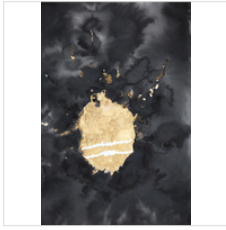

GRAHAM FAGEN

Scheme for Consciousness (1), 2018
23 Carat Gold Leaf, Enamel and Indian Ink on 638g/m² Saunders Waterford paper

22 4/5 × 15 2/5 in
58 × 39 cm

€2,000