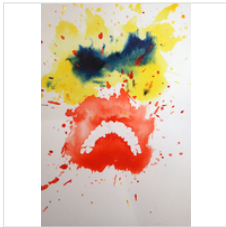

GRAHAM FAGEN

Scheme for Consciousness (Berlin 2), 2014
Indian ink and enamel on paper

11 2/5 × 8 3/10 in
29 × 21 cm

€1,300