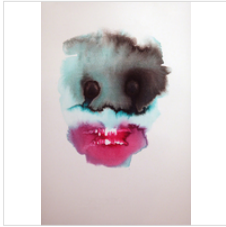

22 4/5 × 15 2/5 in  
58 × 39 cm

€1,800

**GRAHAM FAGEN**

Scheme for Consciousness - Front, 2018  
23 Carat Gold Leaf on 638g/m<sup>2</sup> Saunders Waterford paper

22 4/5 × 15 2/5 in  
58 × 39 cm

€1,800

**GRAHAM FAGEN**