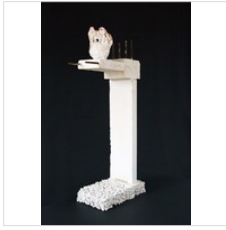

GRAHAM FAGEN

Scheme for Support (Single), 2014
Ceramic, mild steel, concrete

26 2/5 × 5 9/10 × 10 1/5 in
67 × 15 × 26 cm

€10,000